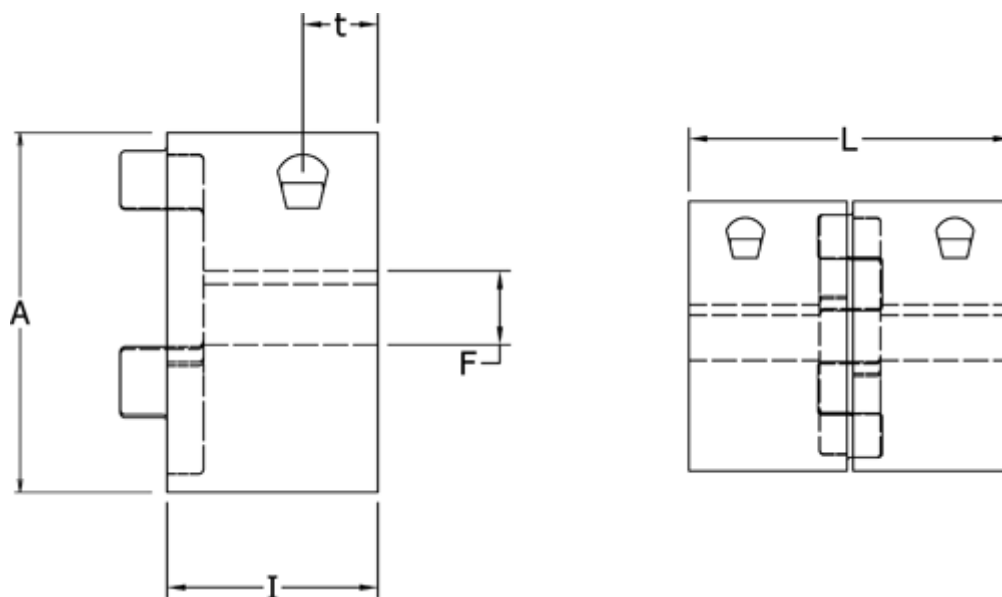

Data Sheet

Article number: 3335014M014

Description: Clamping Hub Klonex ES14
ALU Aluminium, Bore 14H7 mm

Measures

A = 30

F = 14

I = 11

L = 35